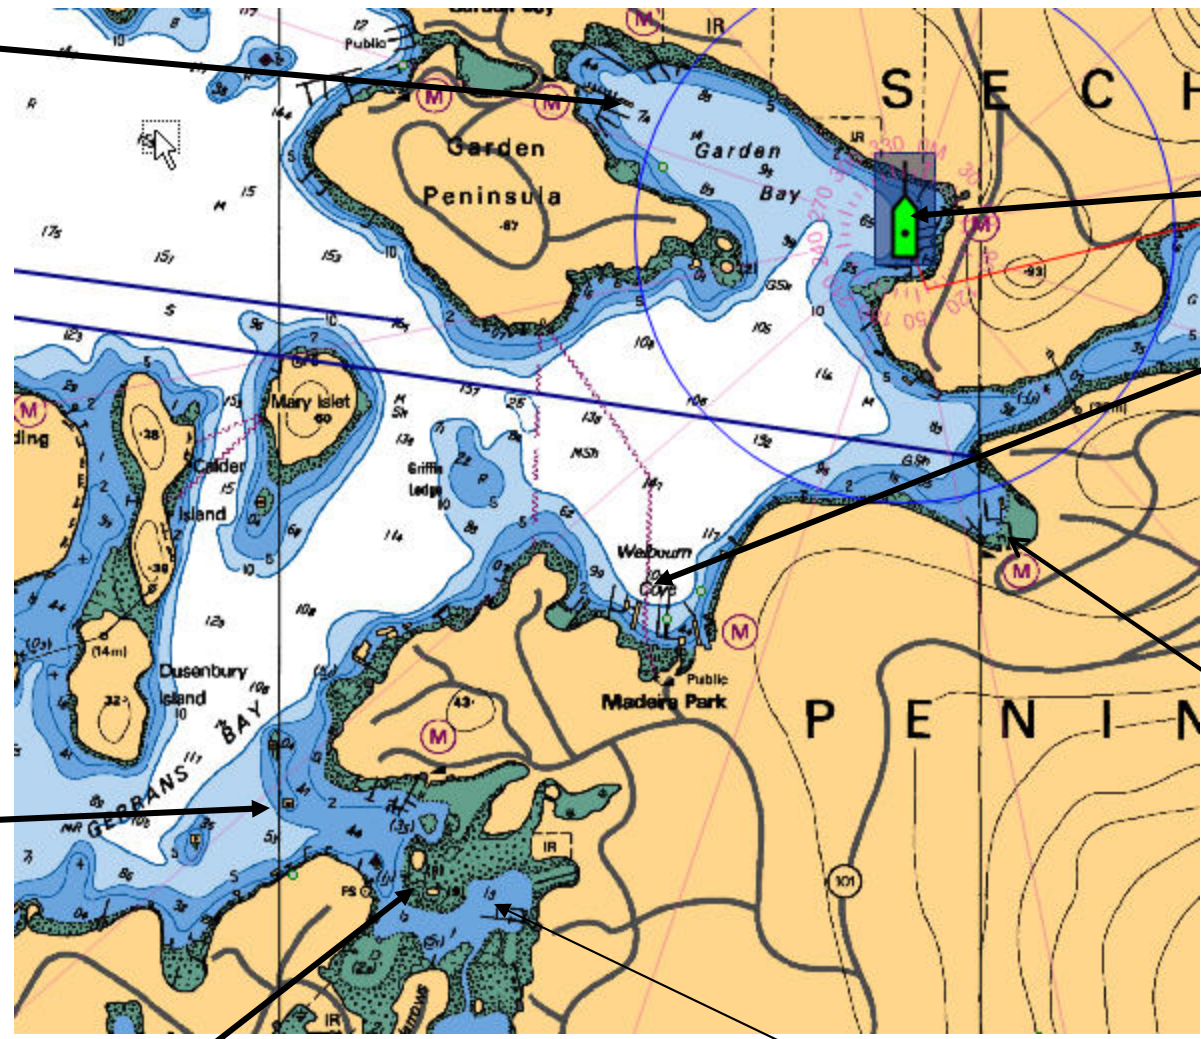

# Directions to: THE RESTAURANT at Painted Boat

RVYC

SYC

Madeira Park

Sunshine Coast Resort

Stay between day markers

Give this island a wide berth.

Painted Boat dock; bring dinghy in to last pier.

N49 37.25 min W124 02.13 min  
Restaurant 604-883-3000