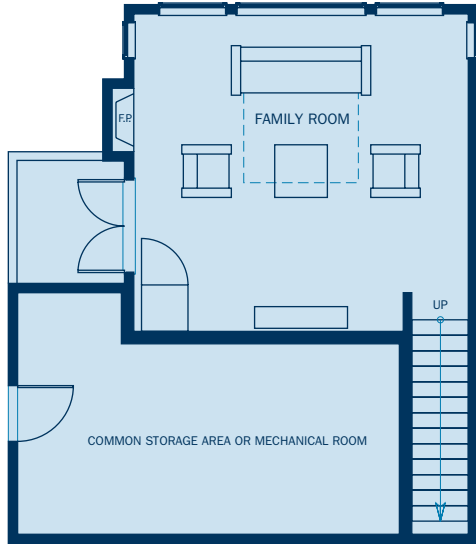

Plan C

2 BEDROOM + FAMILY

Main 1,426 sq ft

Family 334 sq ft

Total 1,760 sq ft

TERRACE LEVEL