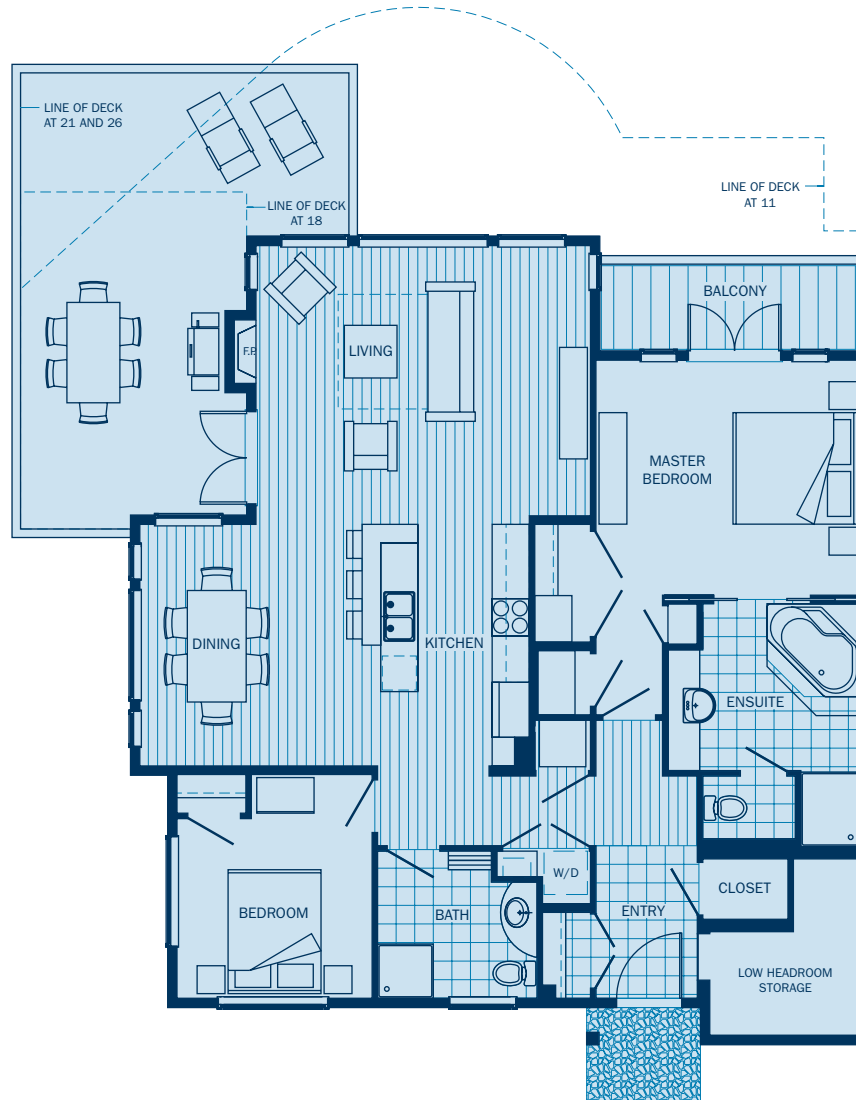

Plan E

2 BEDROOM

1,426 sq ft

PAINTED BOAT
RESORT SPA & MARINA