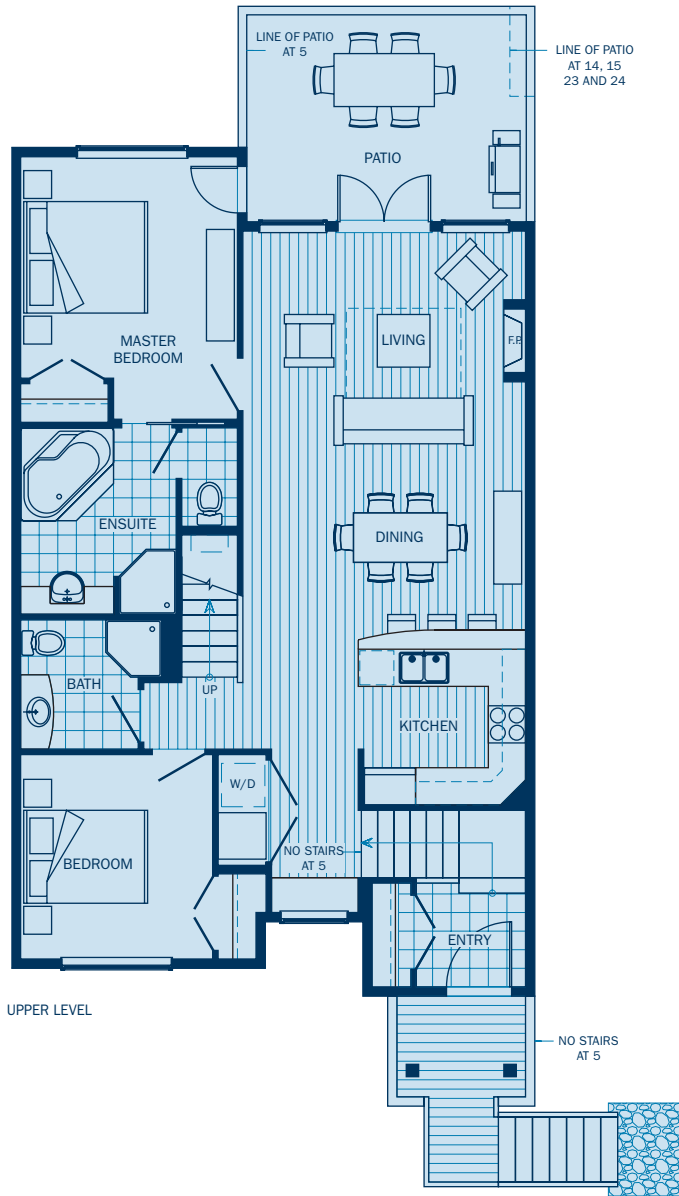

Plan H

2 BEDROOM + LOFT

Main 1,152 sq ft

Loft 199 sq ft

Total 1,351 sq ft

PAINTED BOAT
RESORT SPA & MARINA