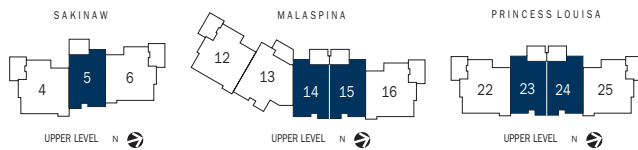

Plan H

2 BEDROOM + LOFT

Main 1,152 sq ft

Loft 199 sq ft

Total 1,351 sq ft

PAINTED BOAT
RESORT SPA & MARINA