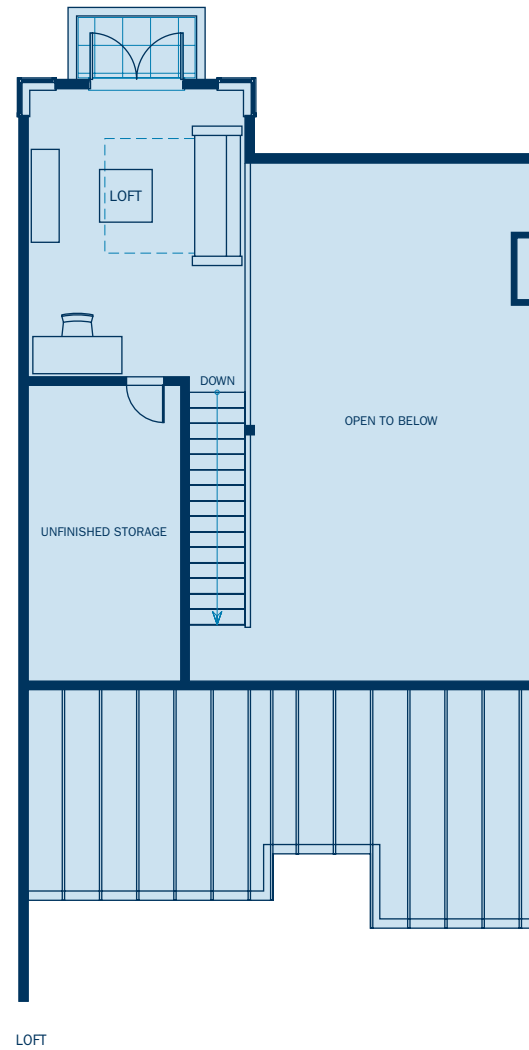

Plan H

2 BEDROOM + LOFT

Main 1,152 sq ft

Loft 199 sq ft

Total 1,351 sq ft

PAINTED BOAT
RESORT SPA & MARINA